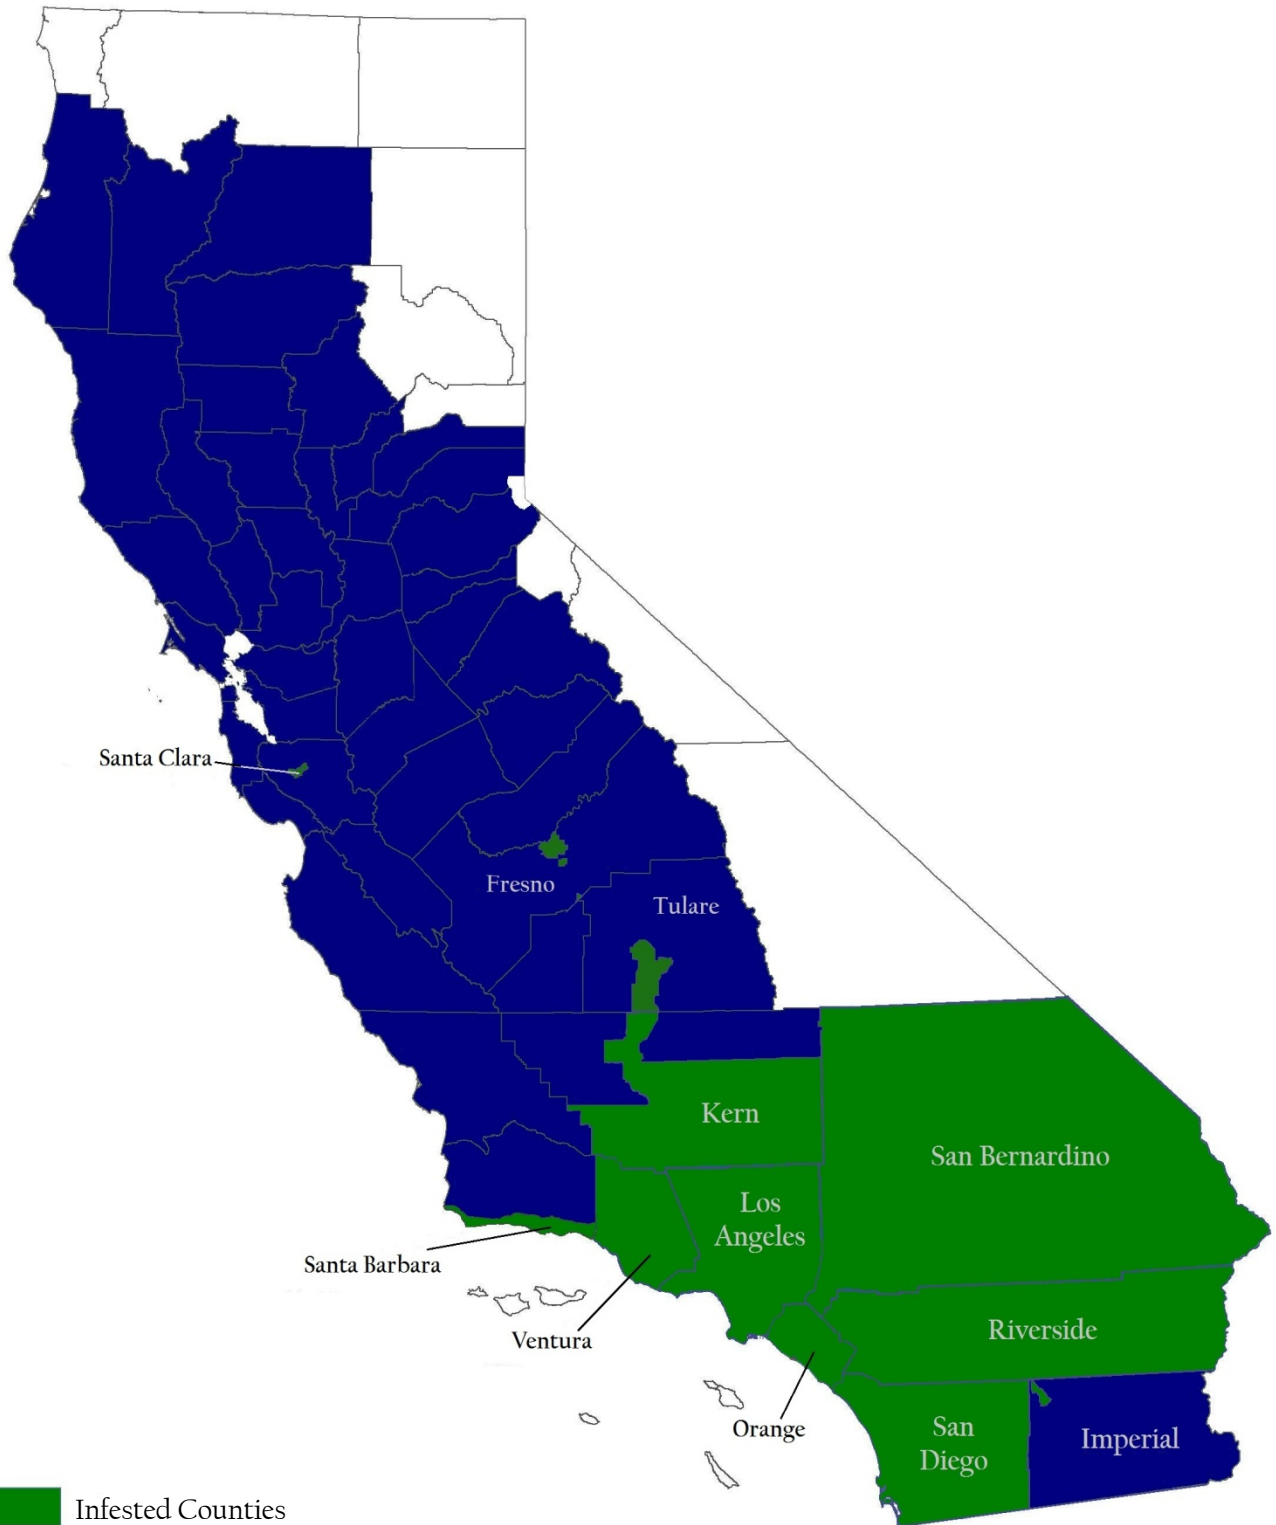

Distribution of the Glassy-winged Sharpshooter in California

0 10 20 40 60 80 Miles

Updated March 2010